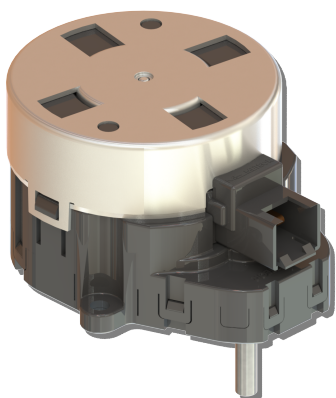

GEAR MOTOR - TYPE 923

PRESENTATION

METEOR produces innovative components for household appliances and the professional sector and has recently designed a new family of gear motors named **TYPE 923** which guarantees high performance, reliability and mostly long life.

This oval shape motor 923, available in both AC and DC versions, provides a wide power supply range and the electrical connection through RAST 2,5 fast connector. It is made of selected, carefully tested materials, to ensure high quality standards and very low noise.

MR 923 AC

MR 923 DC

GEAR MOTORS 923 PERFORMANCES

		MR 923 AC	MR 923 DC
Power	W	Up to 8	Up to 3
Max Torque	Ncm	20 - 300	150 - 300
Speeds	Rpm	1,3 - 30	6 - 150

Our supplies are characterized by:

- high product reliability;
- flexibility and timeliness to meet customer's requirements;
- competitive costs as the result of continuous improvement of productive efficiency.