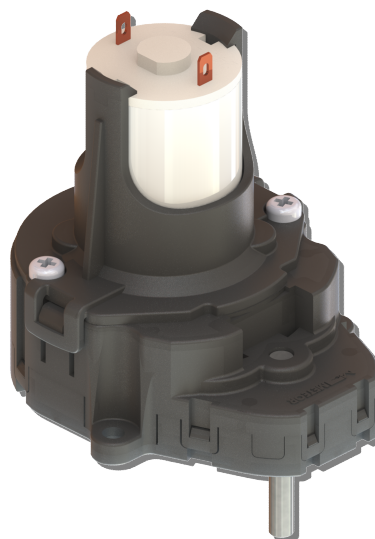

GEAR MOTOR - TYPE 923

PRESENTATION

METEOR produces innovative components for household appliances and the professional sector and has recently designed a new family of gear motors named **TYPE 923** which guarantees high performance, reliability and mostly long life.

This oval shape motor 923, available in both AC and DC versions, provides a wide power supply range and the electrical connection through RAST 2,5 fast connector. It is made of selected, carefully tested materials, to ensure high quality standards and very low noise.

MR 923 AC

MR 923 DC

GEAR MOTORS 923 PERFORMANCES

		MR 923 AC	MR 923 DC
Power	W	Up to 8	Up to 3
Max Torque	Ncm	20 - 300	150 - 300
Speeds	Rpm	1,3 - 30	6 - 150

Our supplies are characterized by:

- high product reliability;
- flexibility and timeliness to meet customer's requirements;
- competitive costs as the result of continuous improvement of productive efficiency.